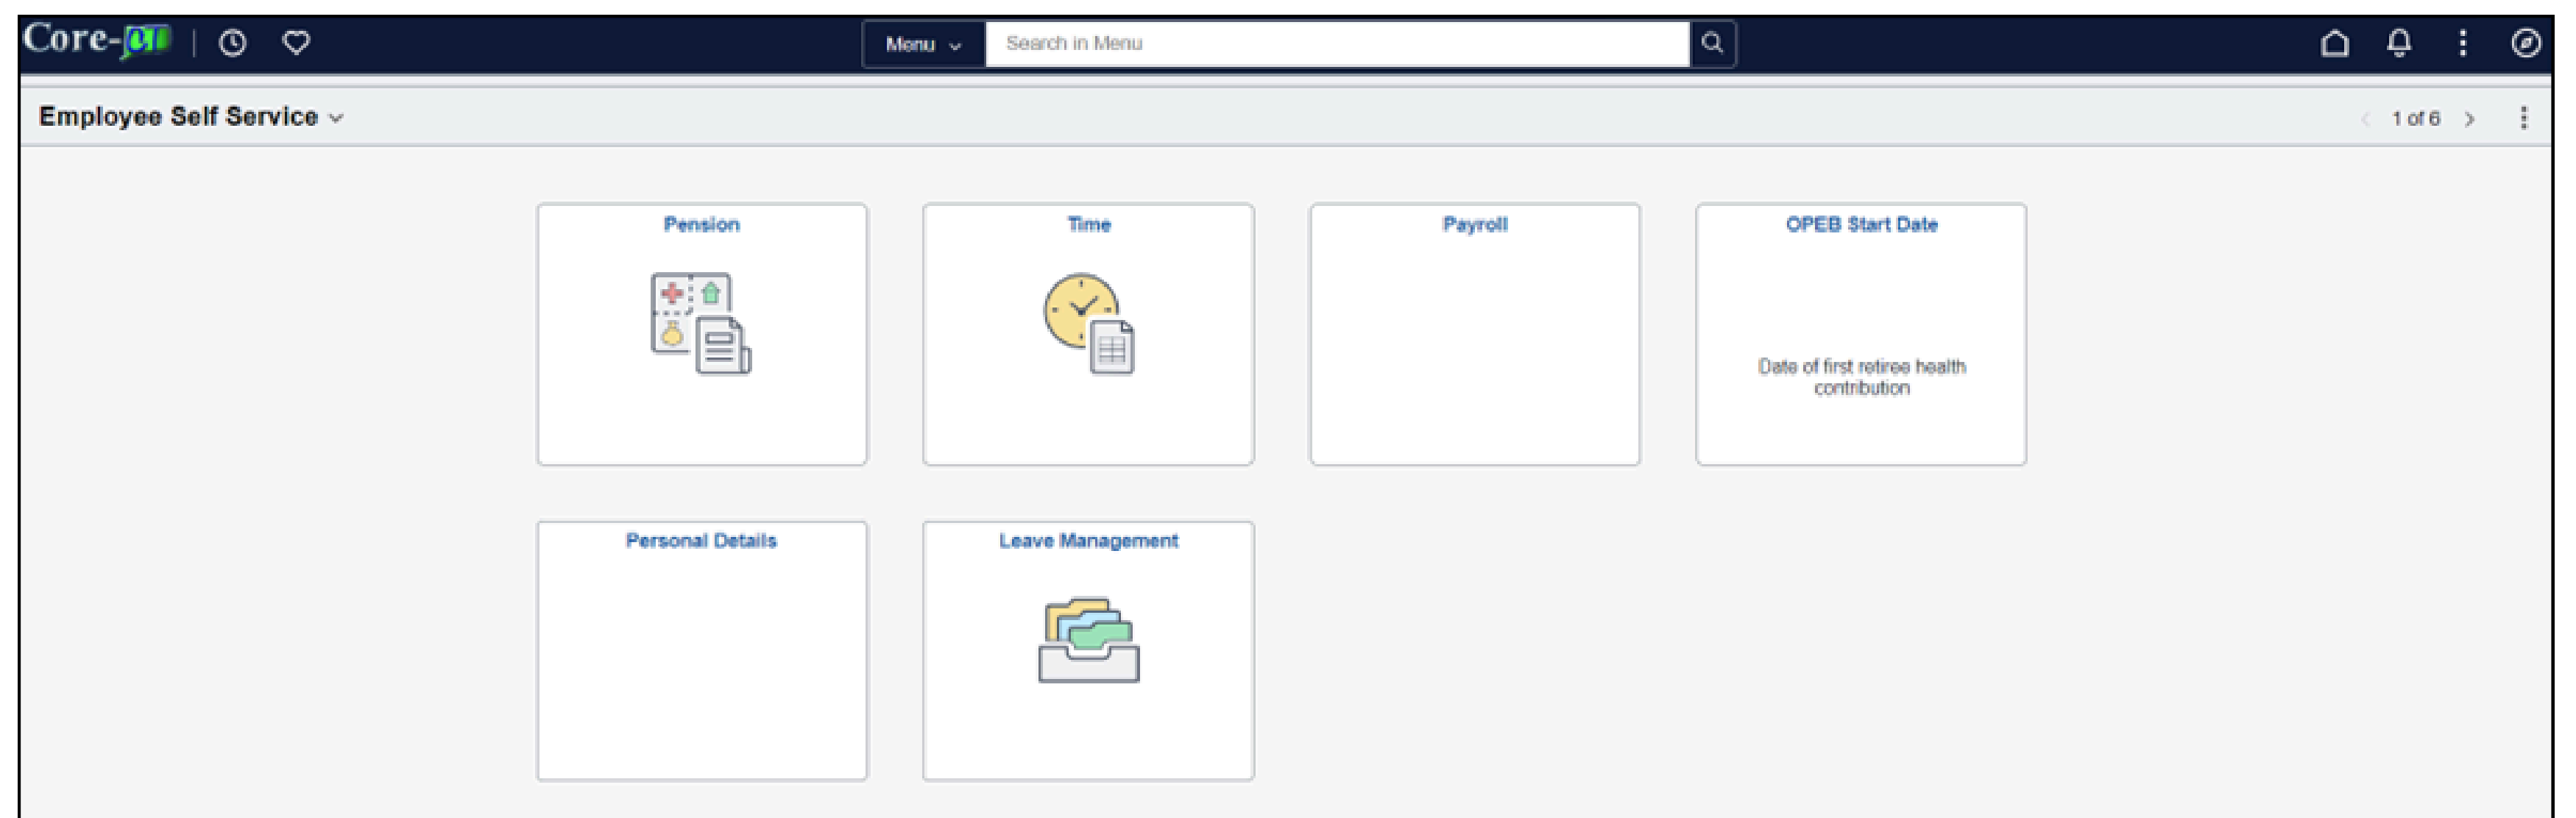

Fluid Homepage

This is the Fluid homepage. Homepages compile role-based information and displays tiles that provide snapshots of actionable information, as well as navigation to Fluid applications. Depending on the role, multiple homepages will be available and can be accessed via the Homepage Drop-Down Menu or Homepage Navigator.

Fluid Banner Options

Employee Self Service

The Homepage drop down menu allows access to different homepages

The Recently Visited button allows access to different homepages

The Favorites button displays favorites in the quick access bar

The Home button displays the homepage

The notifications button displays on the homepage and dashboard

The Actions button displays the Action menu

The NavBar button displays the navigation bar

The Global Search bar allows for a global search to be made

The Back button navigates back to previously visited pages (Dashboard view)

The Global search bar allows for a global search to be made (Dashboard View)

Homepage Actions button displays the menu specific to the homepage (Displayed on large devices only)

The Refresh button manually refreshes the Fluid dashboard (Dashboard view only)

Action Buttons

Action Menu Options

The actions button provides access to additional links and can be found on Fluid homepages and dashboards.