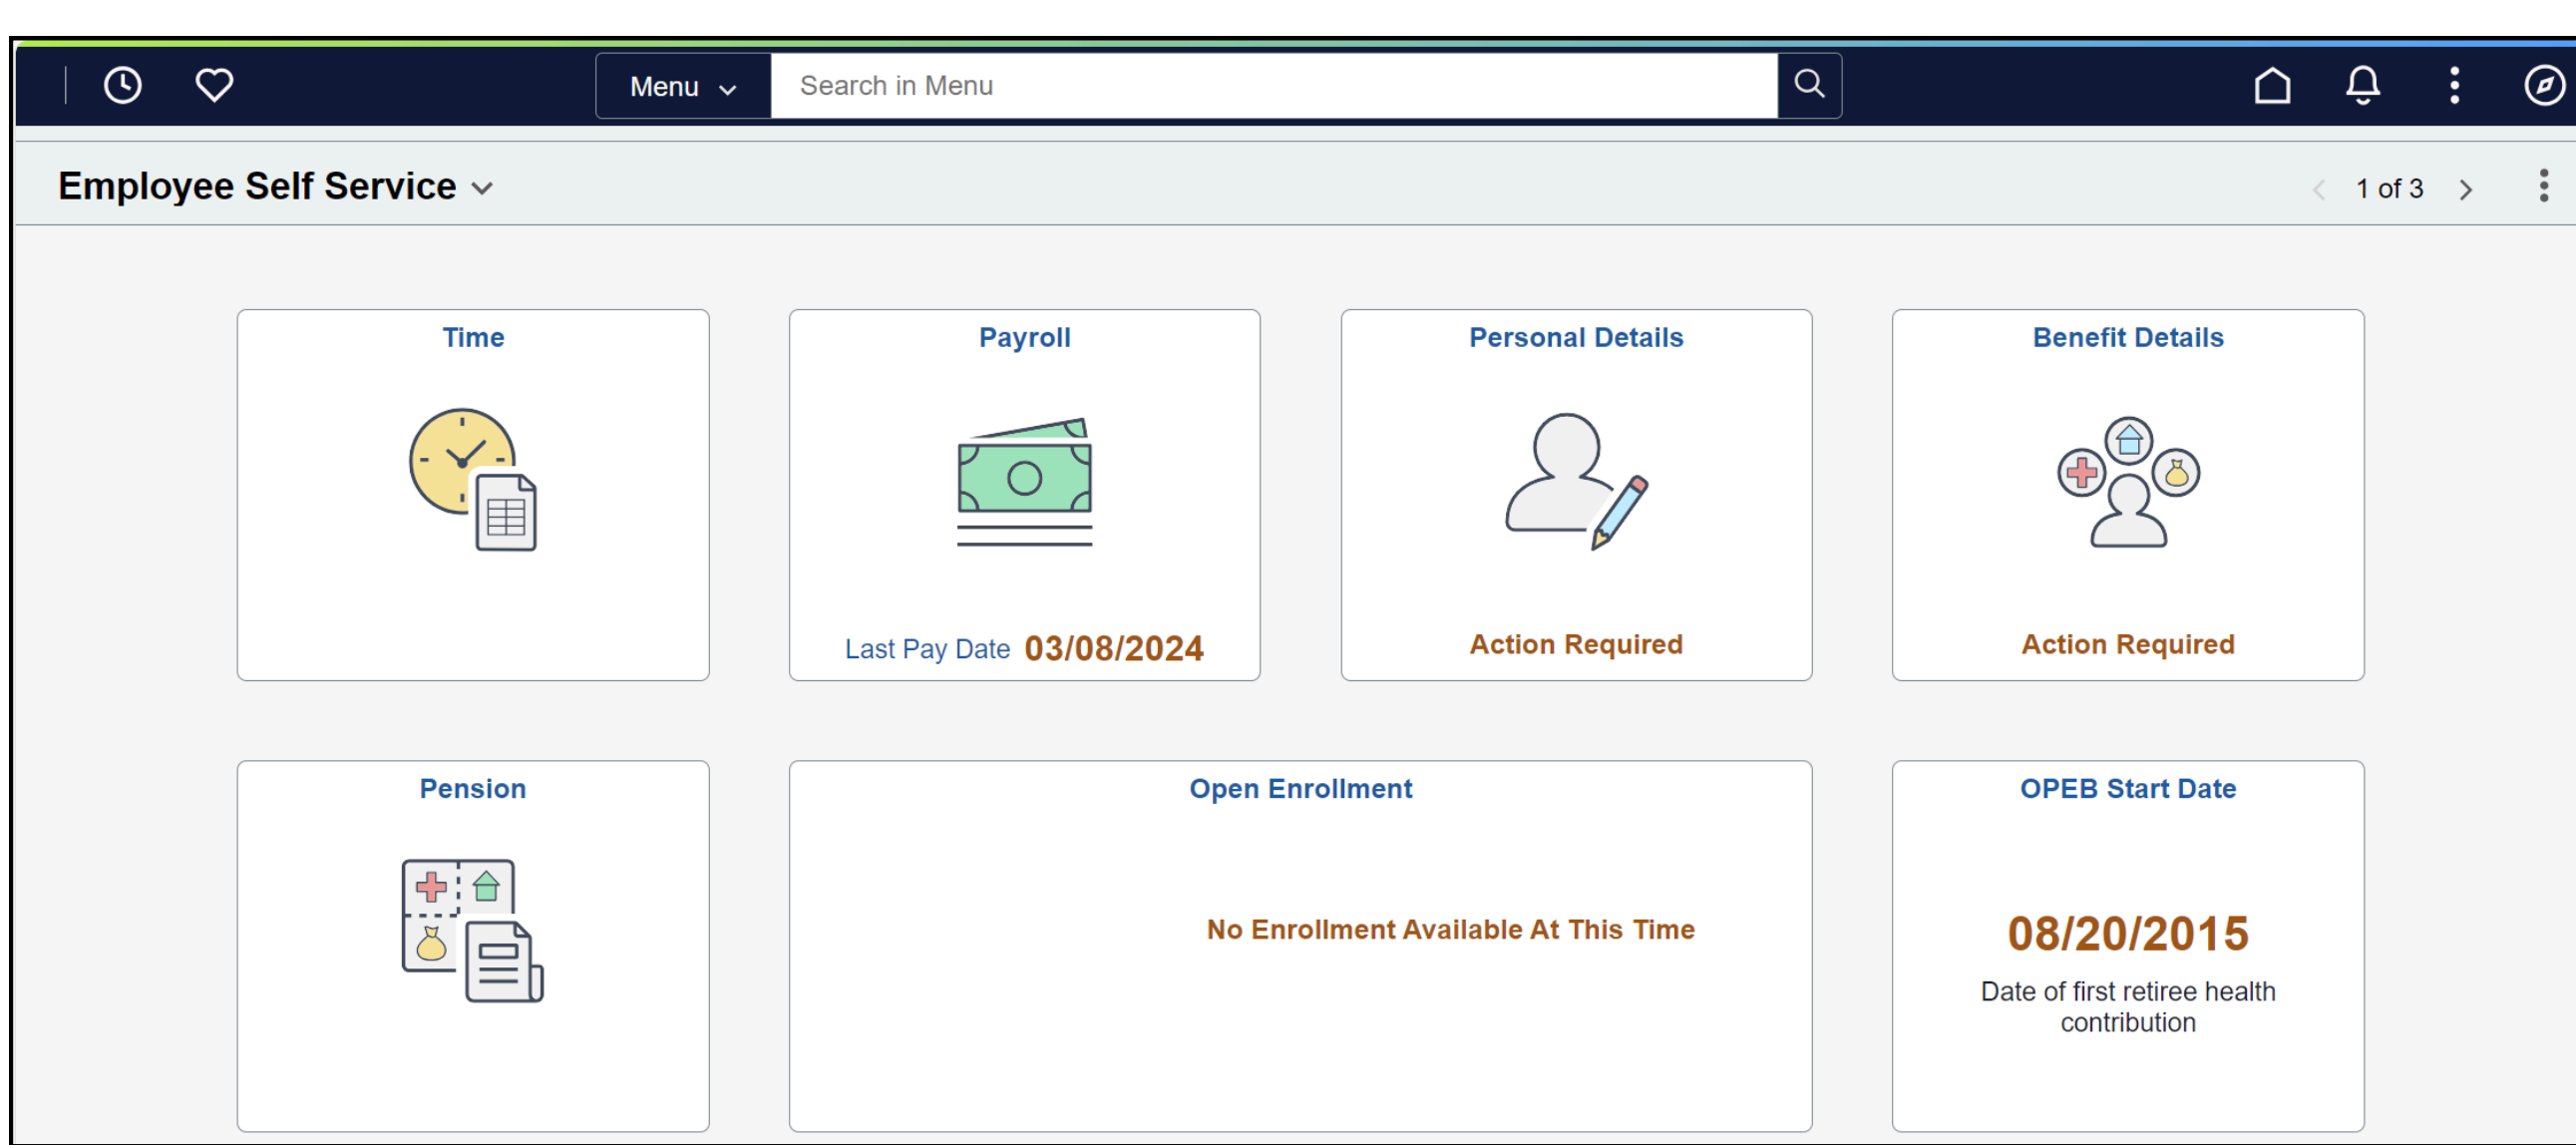

Simplified Navigation

Fluid UI has a simplified, streamlined navigation menu that lets users quickly access the pages they need. Classic UI and Classic Plus UI have more complex navigation menus that can be more difficult to use.