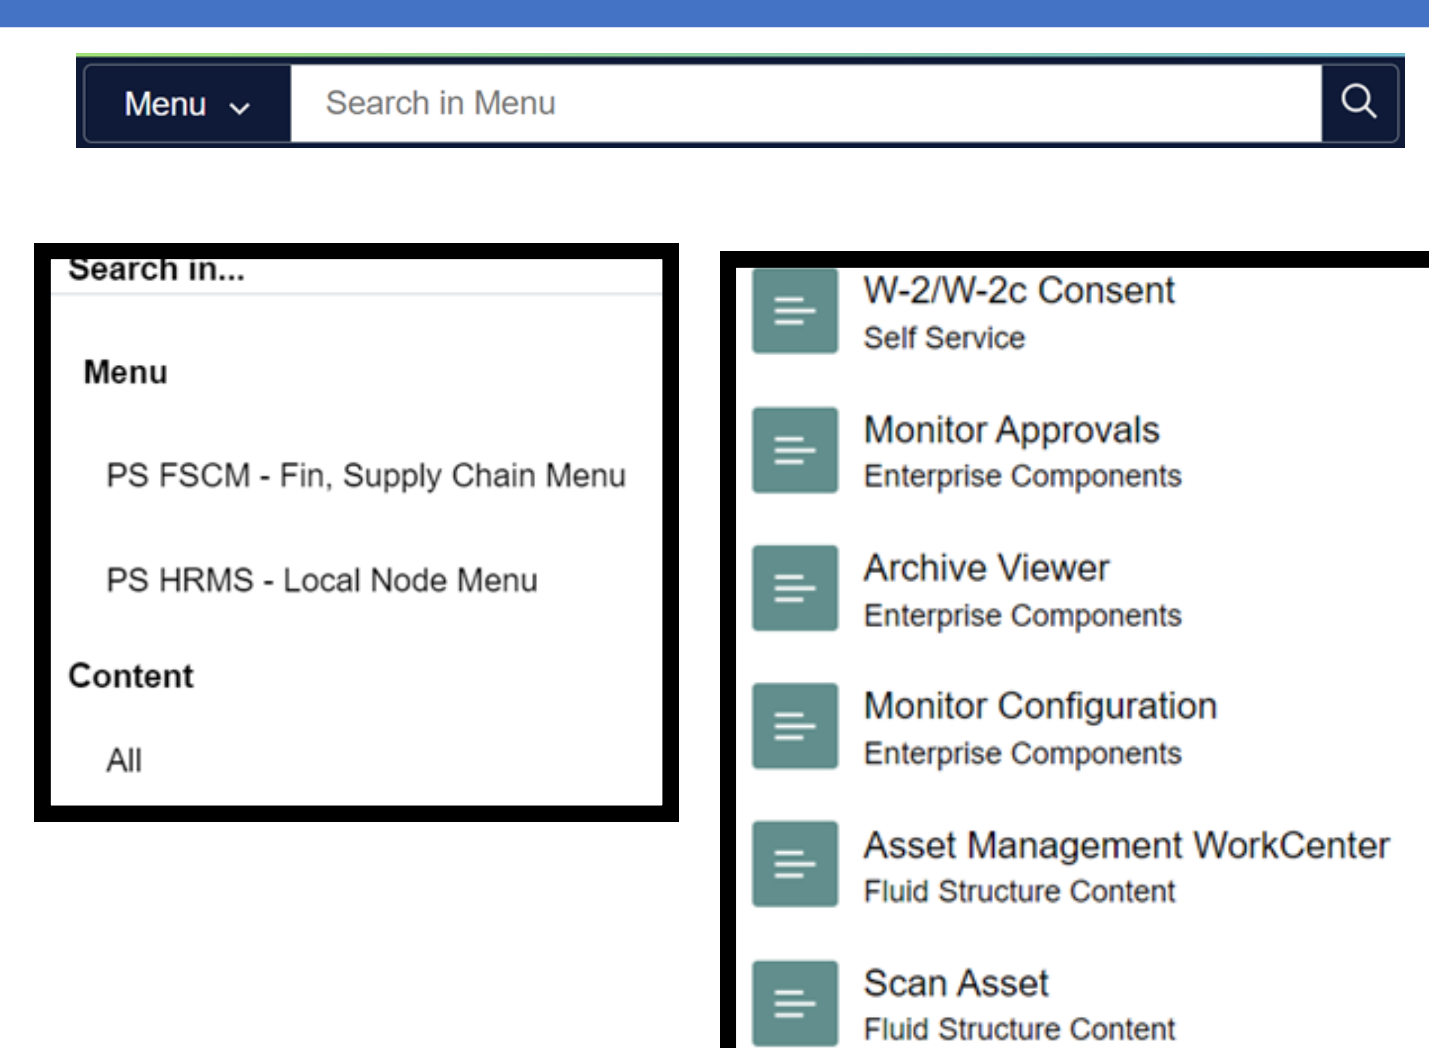

The Home button displays the homepage

The notifications button displays on the homepage and dashboard

The Actions button displays the Action menu

The NavBar button displays the navigation bar

The Global Search bar allows for a global search to be made

The Refresh button manually refreshes the Fluid dashboard (Dashboard view only)

Action Buttons

Action Menu Options

The actions button provides access to additional links and can be found on Fluid homepages and dashboards.

Notifications Panel Options

The notifications panel will replace today's worklist.

NavBar Options

The NavBar also referred to as the Navigation Bar provides access to non-Fluid navigation options with setup capabilities.

Notifications Panel Options

The global search bar or global search button can be accessed to perform a search of the self-service menu.