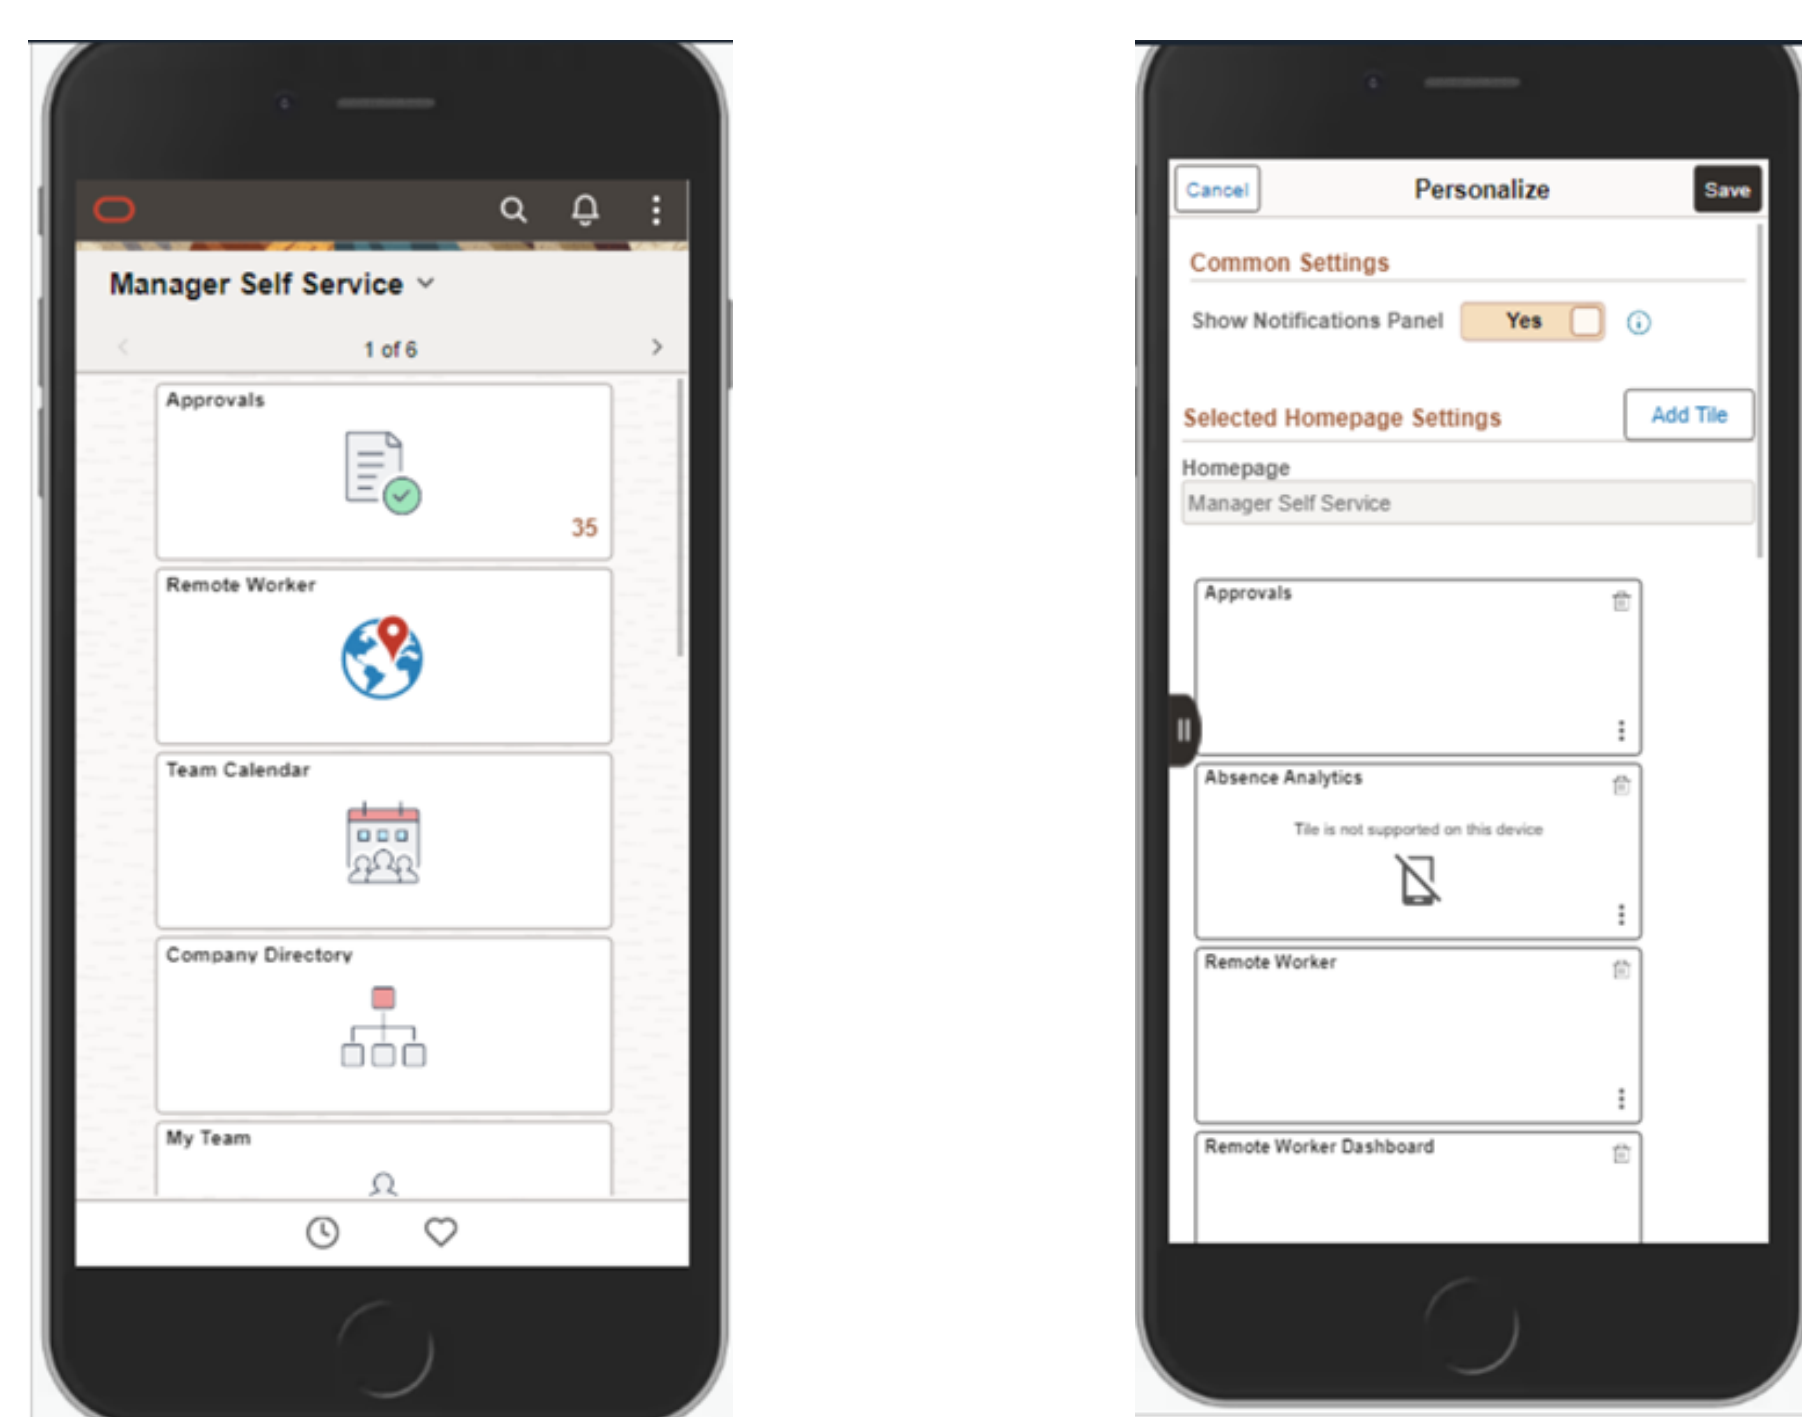

Simplified Navigation

Fluid UI has a simplified, streamlined navigation menu that lets users quickly access the pages they need. Classic UI and Classic Plus UI have more complex navigation menus that can be more difficult to use.

Fluid Homepage

This is the Fluid homepage. Homepages compile role-based information and displays tiles that provide snapshots of actionable information, as well as navigation to Fluid applications. Depending on the role, multiple homepages will be available and can be accessed via the Homepage Drop-Down Menu or Homepage Navigator.

Fluid Banner Options

Employee Self Service

The Homepage drop down menu allows access to different homepages

The Recently Visited button allows access to different homepages

The Favorites button displays favorites in the quick access bar

Notifications Panel Options

The global search bar or global search button can be accessed to perform a search of the self-service menu.